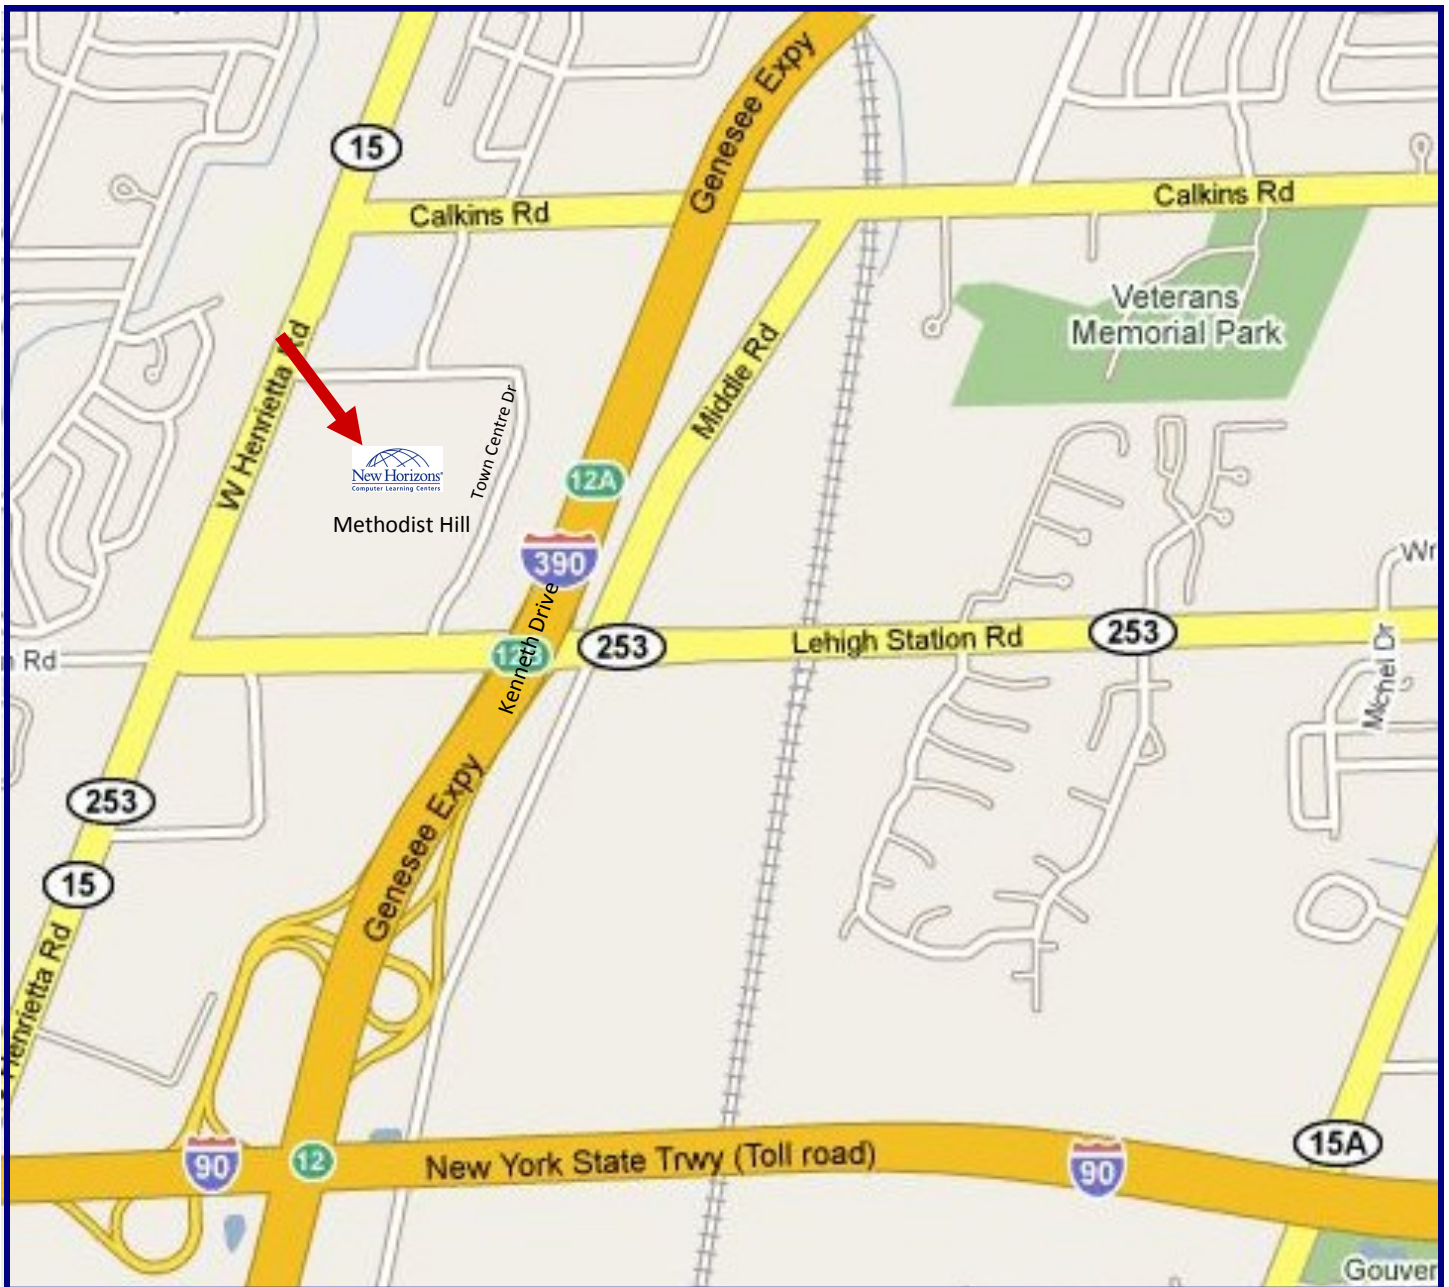

## Map & Directions

#### **Option 1:**

Take I-390 South to Exit 12 (Lehigh Station Road.) Turn right onto Lehigh Station Road. At the first light (Sunoco on the corner) turn right onto Kenneth Drive. At STOP sign, turn left onto Methodist Hill Drive. After passing Town Centre Drive, take the first right turn into the parking lot. Upon entering the parking lot, turn left. This is the parking lot for **Building # 50**. (The numeral "50" is in the center of the building.) Drive all the way to the end of the lot. **Suite 50** is the last suite in the building, closest to West Henrietta Road.

### From Points South:

Take I-390 North to Exit 12 (Lehigh Station Road.) At the light, turn left onto Lehigh Station Road. At the second light (Sunoco on the corner) turn right onto Kenneth Drive. At STOP sign, turn left onto Methodist Hill Drive. After passing Town Centre Drive, take the first right turn into the parking lot. Upon entering the parking lot, turn left. This is the parking lot for **Building # 50**. (The numeral "50" is in the center of the building.) Drive all the way to the end of the lot. **Suite 50** is the last suite in the building, closest to West Henrietta Road.

### From Points East or West:

Take the New York State Thruway (I-90) to Exit 46 for I-390. Upon passing through the toll booth, follow the sign for 390 North, Routes 15 and 253. Take the exit for Lehigh Station Road. At the light, turn left onto Lehigh Station Road. At the second light (Sunoco on the corner) turn right onto Kenneth Drive. At STOP sign, turn left onto Methodist Hill Drive. After passing Town Centre Drive, take the first right turn into the parking lot. Upon entering the parking lot, turn left. This is the parking lot for **Building # 50**. (The numeral "50" is in the center of the building.) Drive all the way to the end of the lot. **Suite 50** is the last suite in the building, closest to West Henrietta Road.